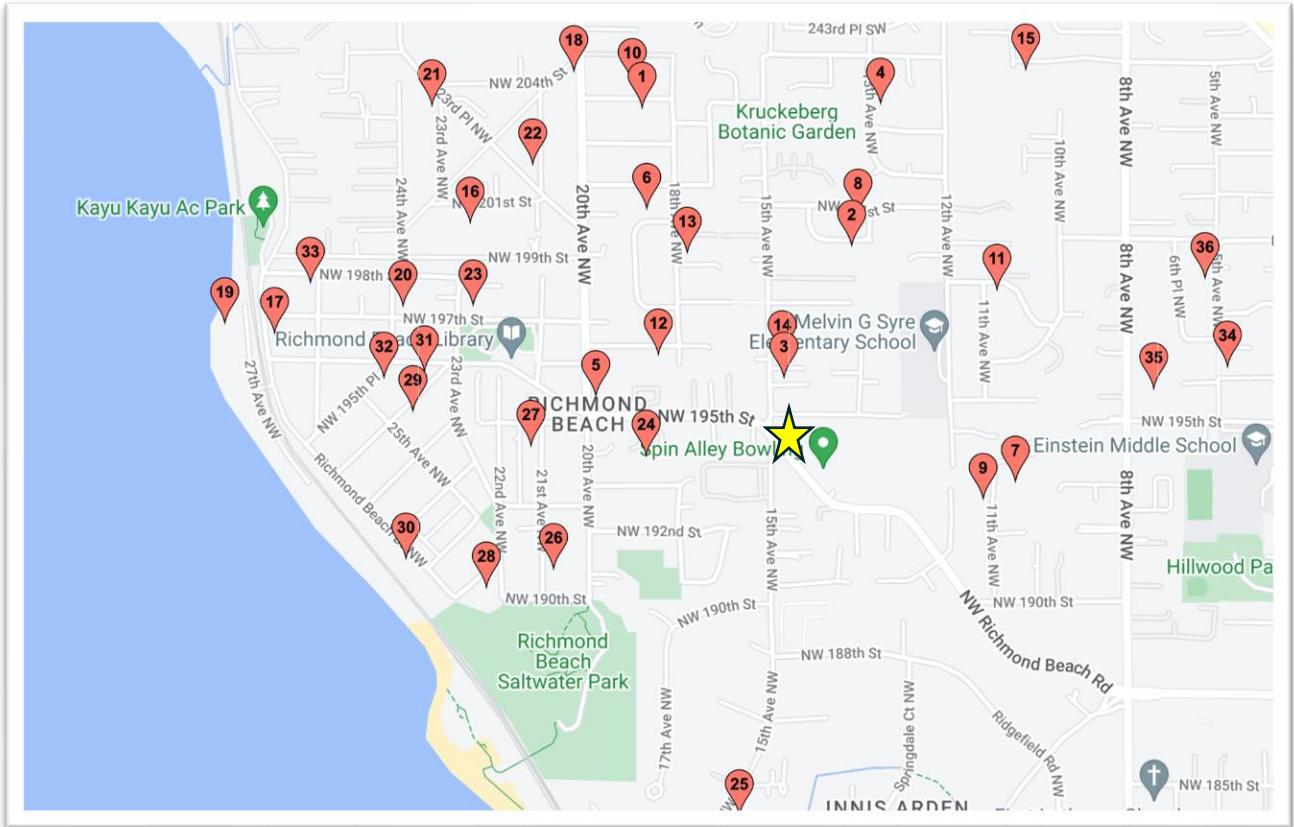

RICHMOND BEACH COMMUNITY GARAGE SALE – MAY 4, 2024

9:00 – 4:00

Individual sales also listed at www.yardsalesearch.com (set search for 98177 and date of sale)

| Quadrant | Site # | Address | Notes | Quadrant | Site # | Address | Notes | |
|--|--------|-------------------|---|-----------------------------|-----------------------------|----------------------------|---|---|
| NE (N of 196th - E of 20th) Includes Hillwood | 1 | 1817 NW 204th St | | NW (N of 196th - W of 20th) | 16 | 2155 NW 201st St. | Multi Family: Details at yardsalesearch.com | |
| | 2 | 1311 NW 200th St | | | 17 | 19610 Richmond Beach Dr NW | | |
| | 3 | 19520 15th Ave NW | Details at yardsalesearch.com | | 18 | 2007 NW 204th Street | Details at yardsalesearch.com | |
| | 4 | 20314 13th Ave NW | | | 19 | 19625 27th Ave NW | Details at yardsalesearch.com | |
| | 5 | 1860 NW 195th St | Proceeds benefit Homeward Pet Adoption Center | | 20 | 19702 24th Ave NW | | |
| | 6 | 1816 NW 200th St | | | 21 | 20233 23rd Ave NW | | |
| | 7 | 19080 11th Ave NW | Multi Family: Details at yardsalesearch.com | | 22 | 20121 21st Ave NW | | |
| | 8 | 1305 NW 201st St. | Details at yardsalesearch.com | | 23 | 2148 NW 197th St | Lemonade, Pokeman, toy stuffies | |
| | 9 | 19069 11th Ave NW | Details at yardsalesearch.com | | SW (S of 196th - W of 20th) | 26 | 19020 21st Ave NW | antiques, art, clothing, baskets, glass prisms |
| | 10 | 1828 NW 204th St | | | | 27 | 19341 21st Ave NW | |
| | 11 | 19826 11th Ave NW | Details at yardsalesearch.com (baby items) | | | 28 | 19005 22nd Ave NW | |
| | 12 | 1811 NW 197th St | | | | 29 | 2345 NW 194th Pl | Plants benefit World Central Kitchen. Other items |
| | 13 | 1730 NW 199th St | | | | 30 | 19117 Richmond Beach Dr. | |
| | 14 | 19536 15th Ave NW | antique windows, sports gear, gardening | | | 31 | 2323 NW 196th St. | |
| | 15 | 833 NW 205th St | | | | 32 | 2411 NW 195th Pl | housewares, jewelry, holiday, clothes |
| SE (E of 196th - E of 20th) Includes Innis Arden | 24 | 1821 NW 195th St | Royal Richmond Condo Community | 33 | | 19719 26th Ave NW | | |
| | 25 | 18474 16th Ave NW | Innis Arden - mostly furniture | | | | | |
| Hillwood (East of 8th Ave NW) | | | | | 34 | 440 NW 196th Pl | | |
| | | | | | 35 | 19522 8th Ave NW | Multi Family: Details at yardsalesearch.com | |
| | | | | | 36 | 19819 5th Ave NW | | |